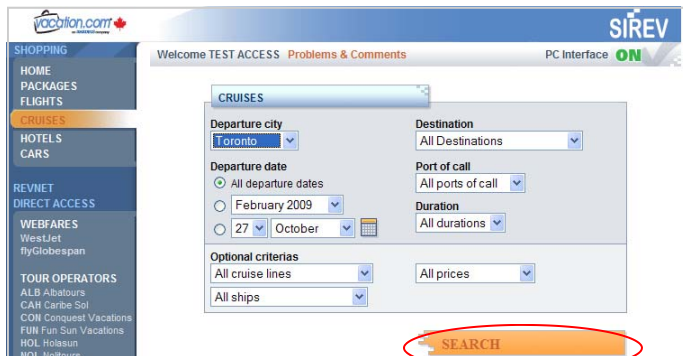

2. Enter Search Criteria

Begin your search by completing the appropriate fields on this screen. Remember, the fewer fields you complete the broader the results returned. Click "Search" when you are ready.